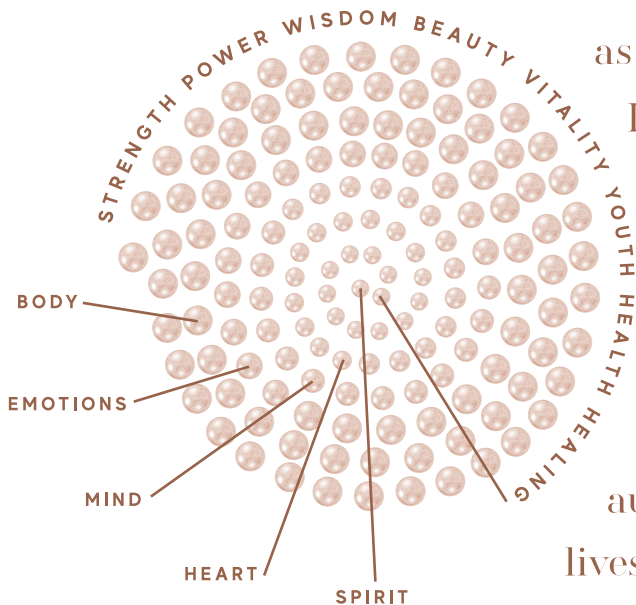

Atus a®

INTRINSICALLY YOU

as we live in the
Physical Emotional
and Mental

Maze
we lose
our true
Selves

authentic Power
lives in our Heart
and Spirit Energies

the true source of our
Intrinsic Potential

Be-attitude STRENGTH

Often a measure of our physical attributes the real power of Strength
is the force that moves both the seen and the unseen
The physical and the non-physical aspects of our Being

Be-attitude POWER

Power is often sought externally. Power over others in the belief to
conquer

Real Power comes from within, requiring nothing from the Outside
Power derived from a strong sense of Self enhances positive feelings
within

Quiet Reflective Alert and Knowing

A Powerful Body Mind enables Power of the Self

Be-attitude WISDOM

Wisdom is seeded through Awareness

Awareness embraces the Entire Existence of what Is

Awareness is being consciously in touch with all that exists within and
without

This is the source of true Wisdom