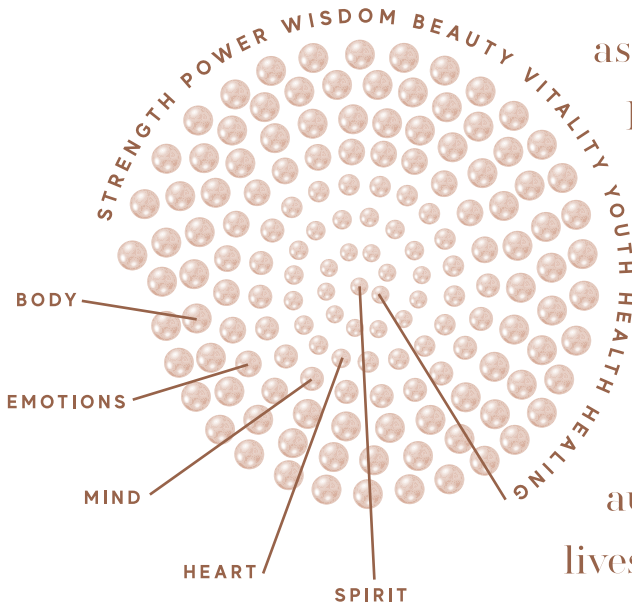

Atus a®

INTRINSICALLY YOU

as we live in the
Physical Emotional
and Mental

Maze
we lose
our true
Selves

authentic Power
lives in our Heart
and Spirit Energies

the true source of our
Intrinsic Potential

Be-attitude STRENGTH

Often a measure of our physical attributes the real power of Strength
is the force that moves both the seen and the unseen
The physical and the non-physical aspects of our Being

Be-attitude POWER

Power is often sought externally. Power over others in the belief to
conquer

Be-attitude WISDOM

Wisdom is seeded through Awareness

Awareness embraces the Entire Existence of what Is

Awareness is being consciously in touch with all that exists within and
without

This is the source of true Wisdom

The embodiment of **Beauty** elicits inner **Power**

Bringing forth **Vitality** and expression of **Youth**

Physical and mental balance draws personal **Power** and **Health**

We use **Wisdom** to become Healthy and inner **Strength** to endure